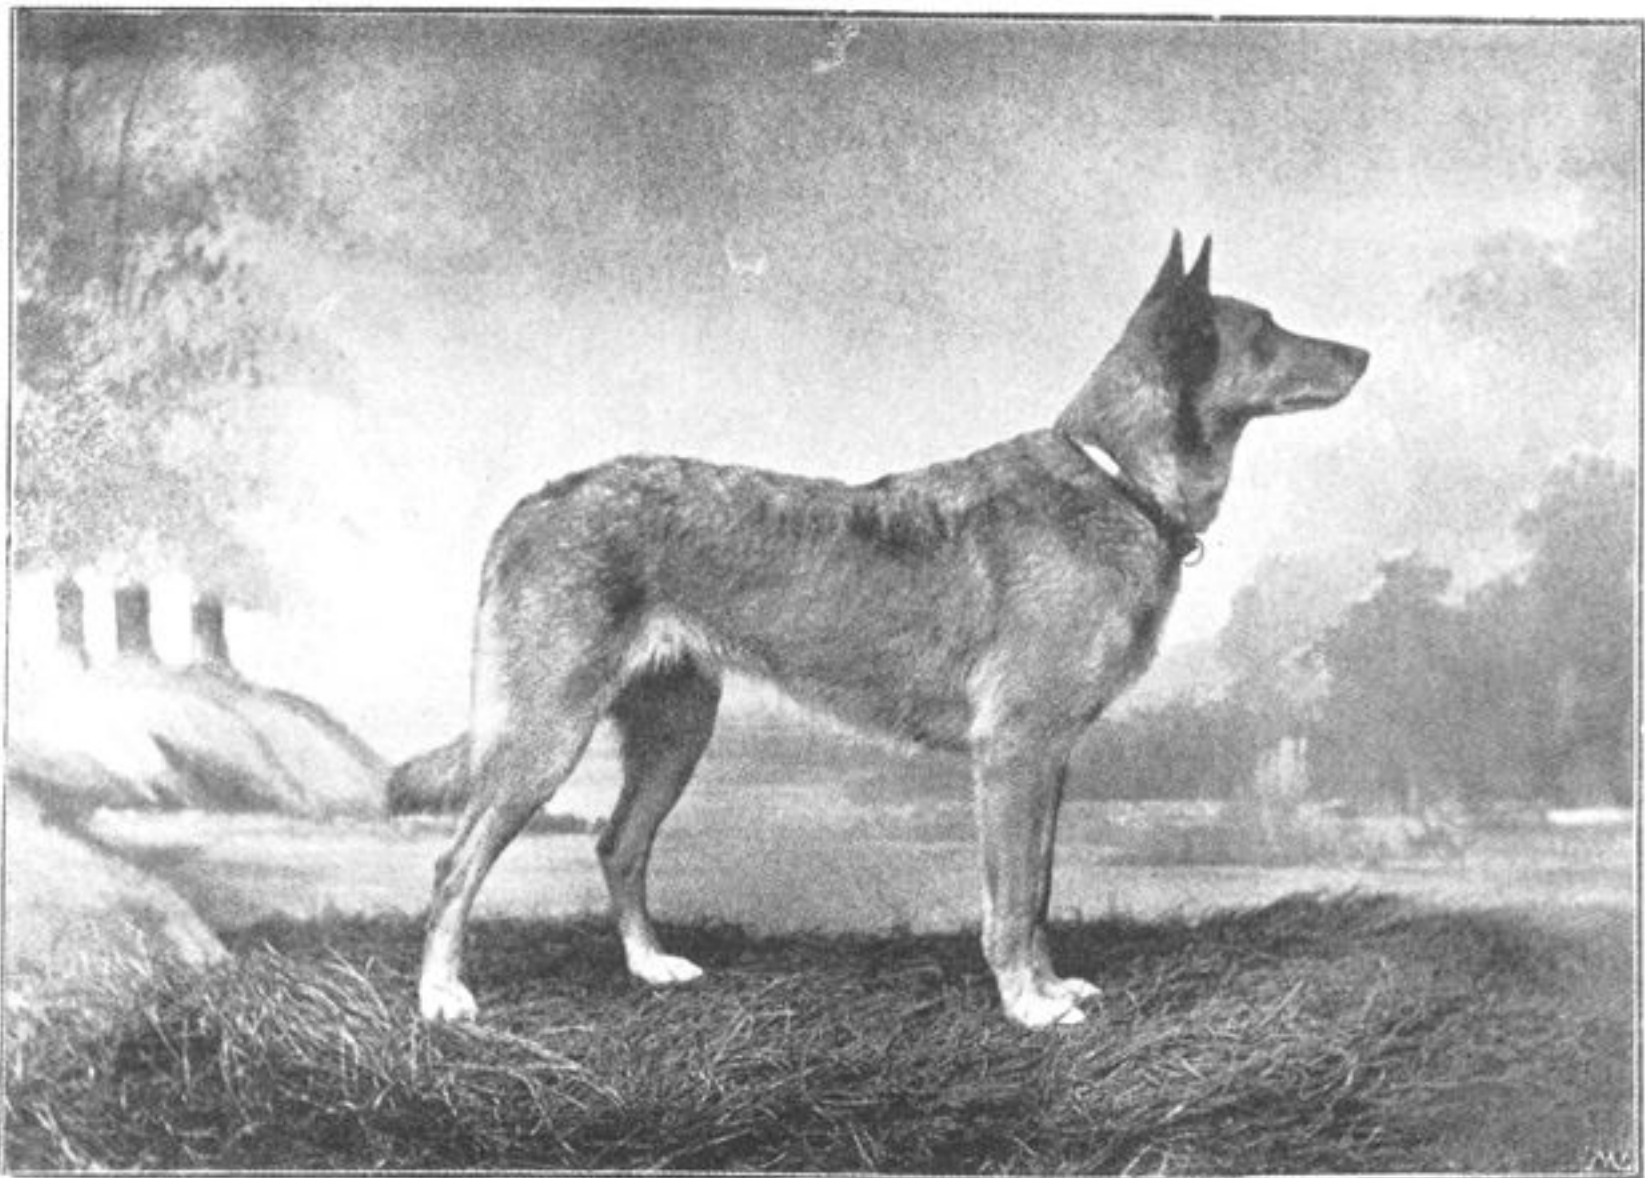

Chien de Berger Belge.

Belgian Sheep Dog.

General appearance. A very intelligent and rustic dog, accustomed to be in the open air, built to withstand all vicissitudes of weather, so common in Belgium. He is a good guardian and a splendid watch-dog, his sagacity, activity, enduring strength and dauntless courage makes him a protector of his master. He likes to move in circles, instead of straight on. His coat is always dense, abundant and makes an excellent, protective jacket.

Head. Long; skull not too broad, forehead more flat than rounded; muzzle pointed; stop moderate.

Nose. Black.

Eyes. Brown or yellow; expression inquiring and intelligent.

„Wanna“.

owned by Mr. F. HUYGHEBAERT, Malines. (Reproduced from *Chenil et Basse-Cour.*)